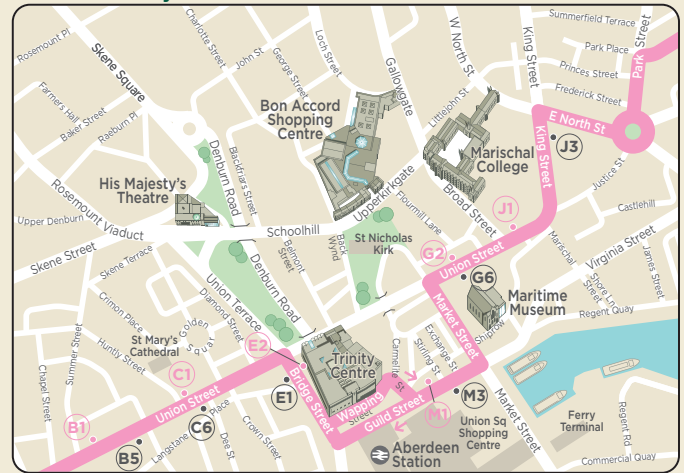

13 Route Map

Where to find your bus in ABERDEEN CITY CENTRE

Route of service 13	
Terminus point	
Bus stops served to Hillhead of Seaton	
Bus stops served to Scatterburn	
Other bus stops	
Railway line and station	