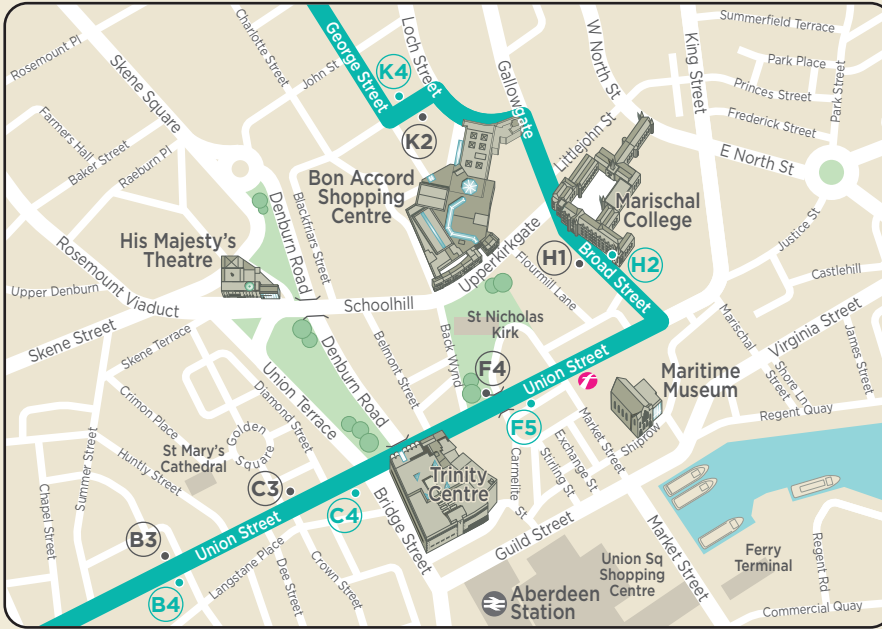

Where to find your bus in **ABERDEEN CITY CENTRE**

Route of service 19	
Terminus point	
Bus stops served to Peterculter	
Bus stops served to Tillydrone	
Other bus stops	
Railway line and station	
First Travel Shop	