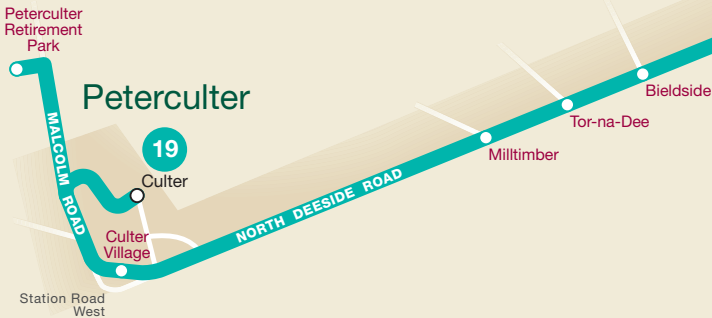

Where to find your bus in **ABERDEEN CITY CENTRE**

Route of service 19	
Terminus point	
Bus stops served to Peterculter	
Bus stops served to Tillydrone	
Other bus stops	
Railway line and station	
First Travel Shop	