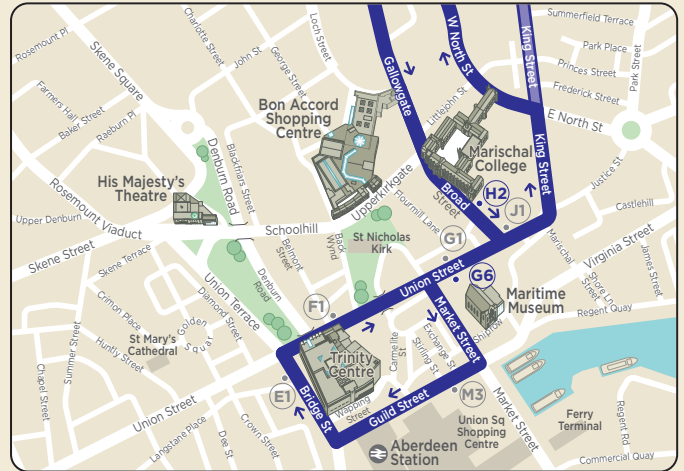

## Route Map

### Where to find your bus in ABERDEEN CITY CENTRE

Route of service 20	
Term time evening route	
Terminus point	
Bus stops served to Hillhead	
Bus stops served to Guild Street, City Centre	
Railway station	