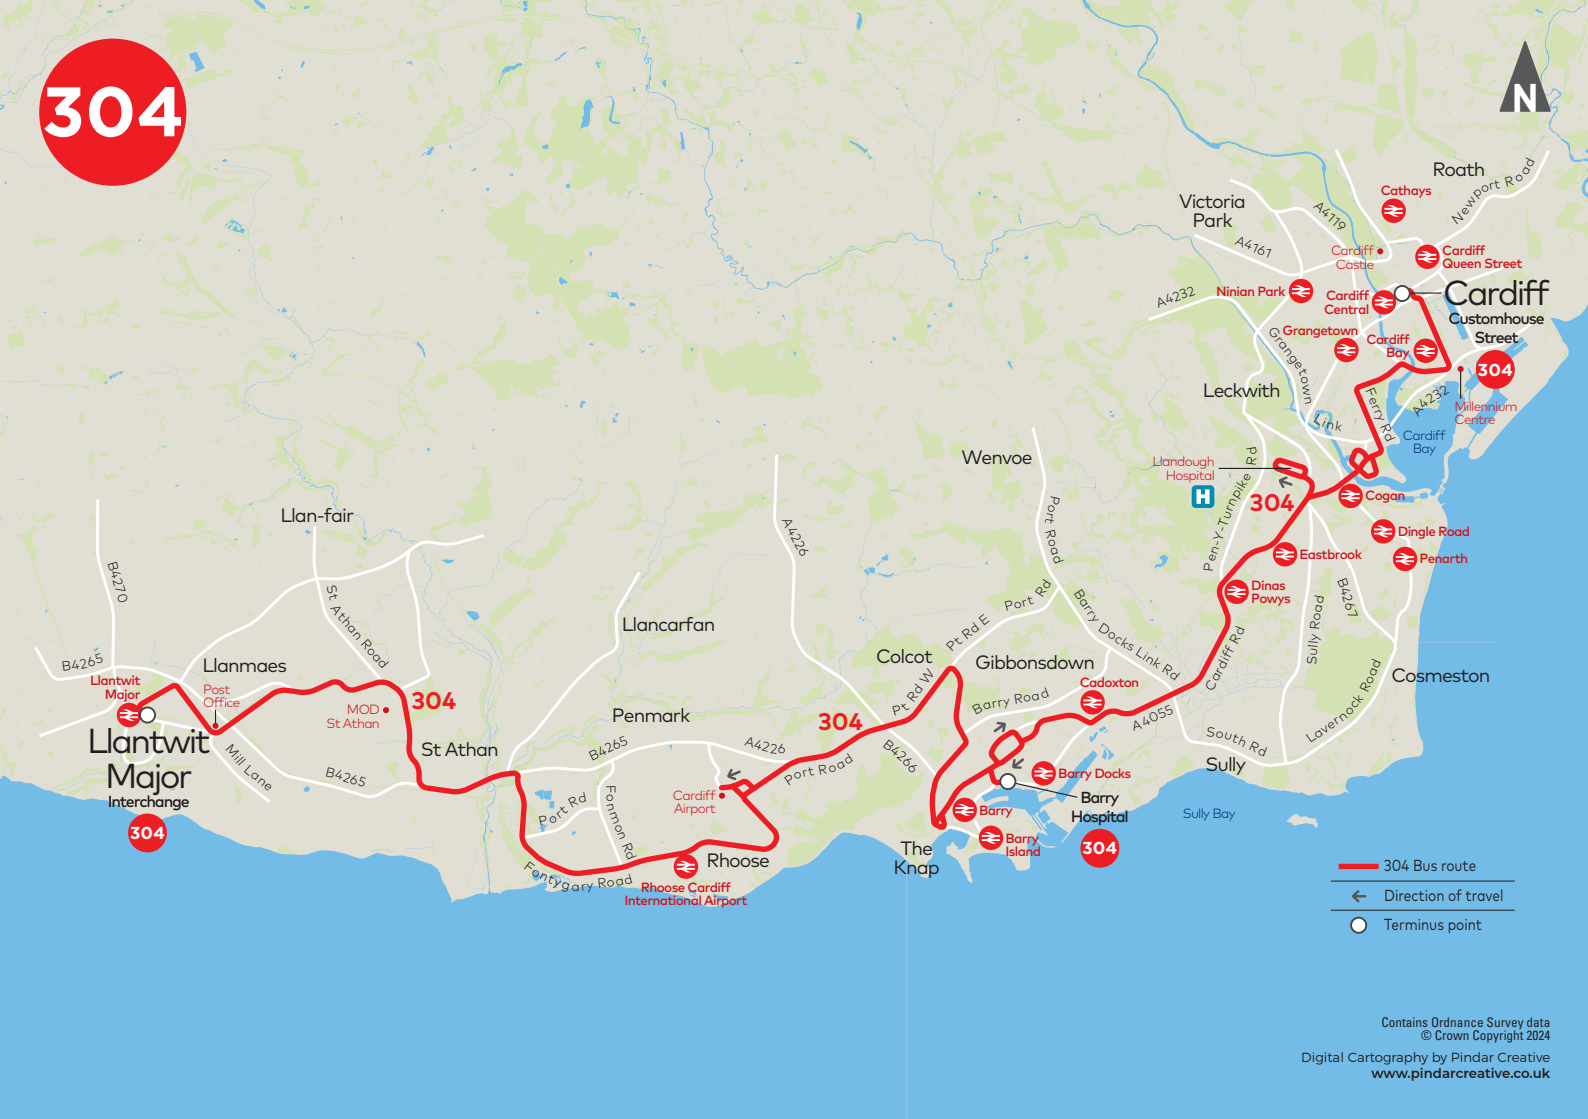

Service Number	304	304	304	304	304
Llantwit Major Interchange	1855	1955	2055	2155	2255
Boverton (Post Office)	1900	2000	2100	2200	2300
MOD St. Athan (East Gate)	1909	2009	2109	2209	2309
Station Road	1920	2020	2120	2220	2320
Cardiff Airport	1927	2027	2127	2227	2327
Barry Hospital	1936	2036	2136	2236	2336
Barry Morrisons	1948	2048	2148	2248	2348
King Square	1954	2054	2154	2254	2354
Dinas Powys Railway Station ⇌	2008	2108	2208	2308	0008
Llandough Hospital	2018	2118	2218	2318	0018
The Flourish	2032	2132	2232	2332	0032
Cardiff, Customhouse Street (JL)	2037	2137	2237	2337	0037

304

-  304 Bus route
-  Direction of travel
-  Terminus point