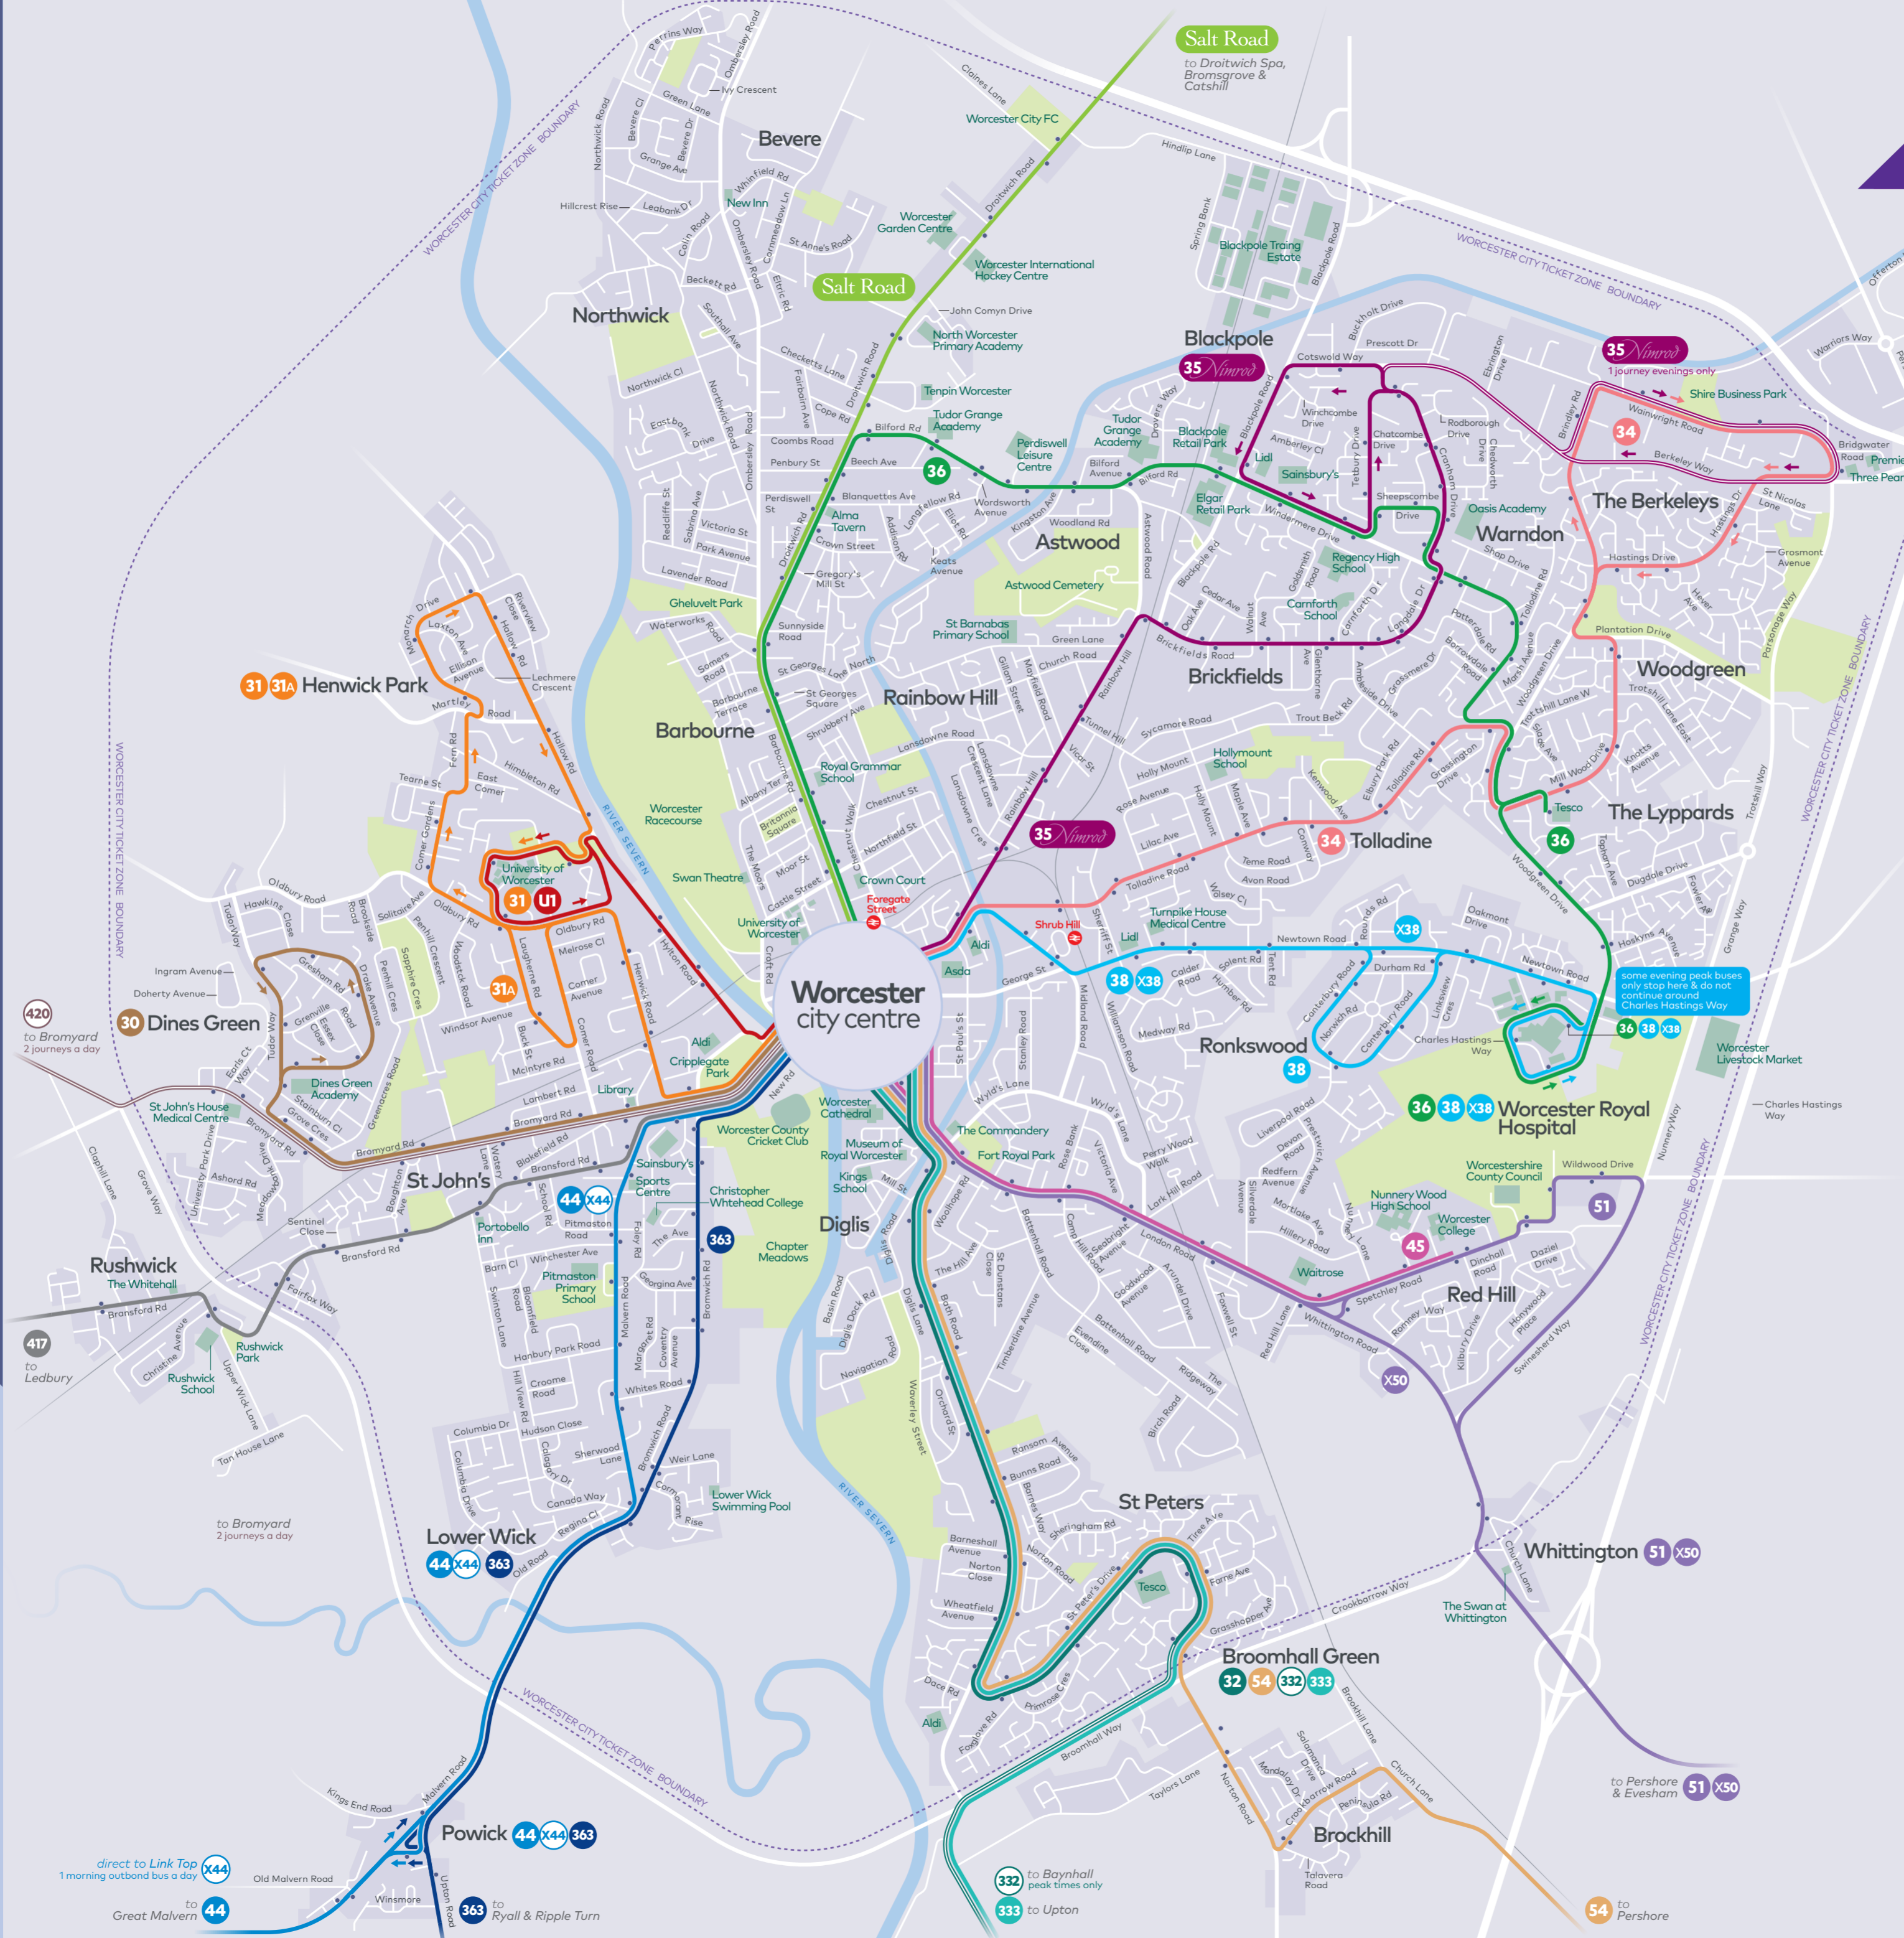

where to catch your bus in the city centre

	towards	bus station	stop
30	Dines Green	stand J	H
31 31A	Henwick Park	stand E	H
32	Broomhall Green	stand N	F
34	The Berkeleys	stand B	C
35 <i>Nimrod</i>	Blackpole	stand D	C
36	The Lyppards	stand L	A
38 X38	Ronswood & Hospital	stand C	C
44 X44	Great Malvern	stand H	H
45	Red Hill	stand F	F
X50	Evesham	stand F	F
51	Pershore	stand F	F
54	Broomhall Green	stand N	F
322	Baynhall	stand N	F
333	Upton	stand N	F
363	Ryall & Ripple Turn	stand N	H
417	Ledbury	stand M	
420	Bromyard	stand M	
Salt Road	Droitwich Spa, Bromsgrove & Catshill	stand O	A
U1	University of Worcester	stand E	

direct to Link Top 1 morning outbound bus a day X44 to Great Malvern 44

to Bromyard 2 journeys a day 420

to Bromyard 2 journeys a day 417

to Pershore & Evesham 51 X50

to Baynhall peak times only 332

to Upton 333

to Pershore 54