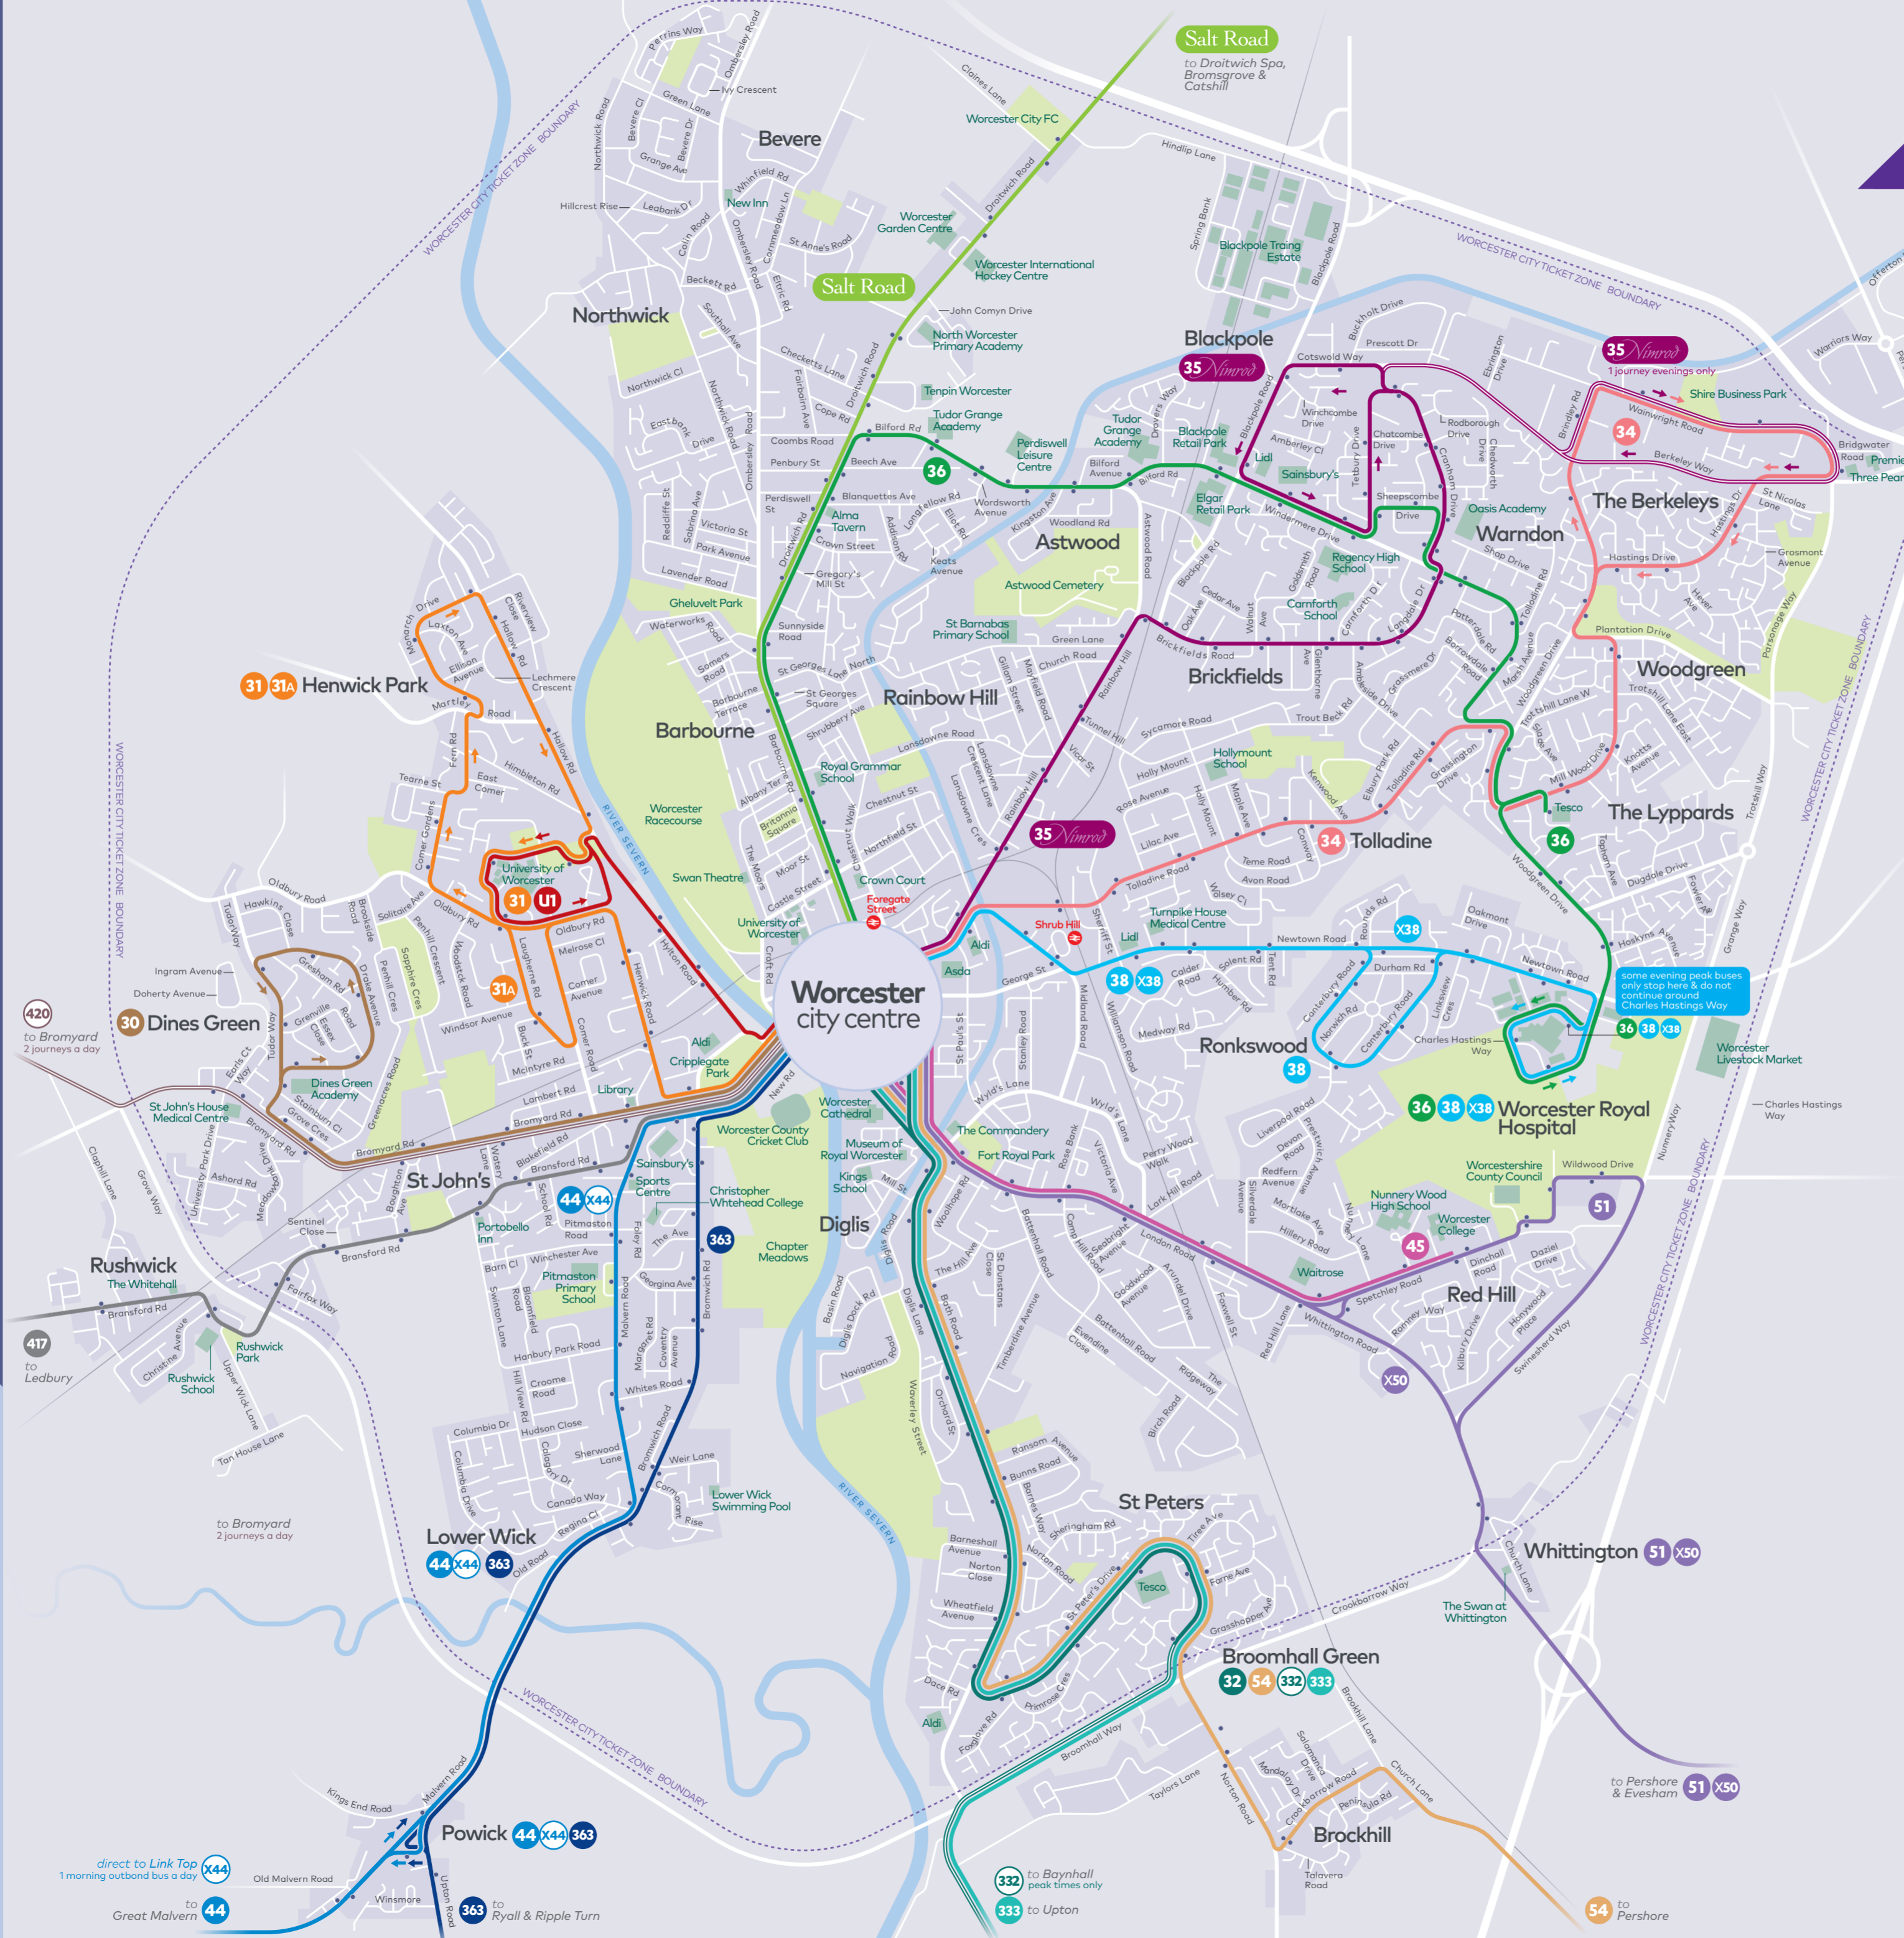

Monday to Friday (except Public Holidays)

	Note:		Sch		Sch													
Service Number	45	45	45	45♦	45	45	45	45	45	45	45	45	45	45	45	45	45	45
Worcester Bus Station	0710	0740	0815	0825	0840	0940	1042	1142	1242	1342	1442	1542	1600	1632	1710	1750	1825	
Red Hill Top	0716	0746	0821	0831	0848	0947	1050	1150	1250	1351	1450	1551	1609	1641	1720	1758	1833	
Sixth Form College	0718	0748	0823	0833	0850	0948	1051	1151	1252	1352	1452	1558	1616	1648	1723	1801	1836	

Note: Sch - Schooldays only ♦ - This journey commences from Catshill, Green Lane as Service 144 - The connection is guaranteed.

Saturday (except Public Holidays)

Service Number	45	45	45	45	45	45	45	45	45	45	45
Worcester Bus Station	0855	0955	1055	1155	1255	1355	1455	1555	1655	1755	1825
Red Hill Top	0903	1003	1103	1203	1303	1403	1503	1603	1703	1803	1833
Sixth Form College	0905	1005	1105	1205	1305	1405	1505	1605	1705	1805	1835

Note: Sch - Schooldays only ♦ - This journey continues to Catshill, Green Lane as Service 144 - The connection is guaranteed.

Saturday (except Public Holidays)

Service Number	45	45	45	45	45	45	45	45	45	45
Sixth Form College	0908	1008	1108	1208	1308	1408	1508	1608	1708	1808
Camp Hill Road	0914	1014	1114	1214	1314	1414	1514	1614	1714	1814
Worcester Bus Station	0920	1020	1120	1220	1320	1420	1520	1620	1720	1820

No service Sunday or Public Holidays

where to catch your bus in the city centre

	towards	bus station	stop
30	Dines Green	stand J	H
31 31A	Henwick Park	stand E	H
32	Broomhall Green	stand N	F
34	The Berkeleys	stand B	C
35 <i>Nimrod</i>	Blackpole	stand D	C
36	The Lyppards	stand L	A
38 X38	Ronswood & Hospital	stand C	C
44 X44	Great Malvern	stand H	H
45	Red Hill	stand F	F
X50	Evesham	stand F	F
51	Pershore	stand F	F
54	Broomhall Green	stand N	F
322	Baynhall	stand N	F
333	Upton	stand N	F
363	Ryall & Ripple Turn	stand N	H
417	Ledbury	stand M	
420	Bromyard	stand M	
Salt Road	Droitwich Spa, Bromsgrove & Catshill	stand O	A
U1	University of Worcester	stand E	