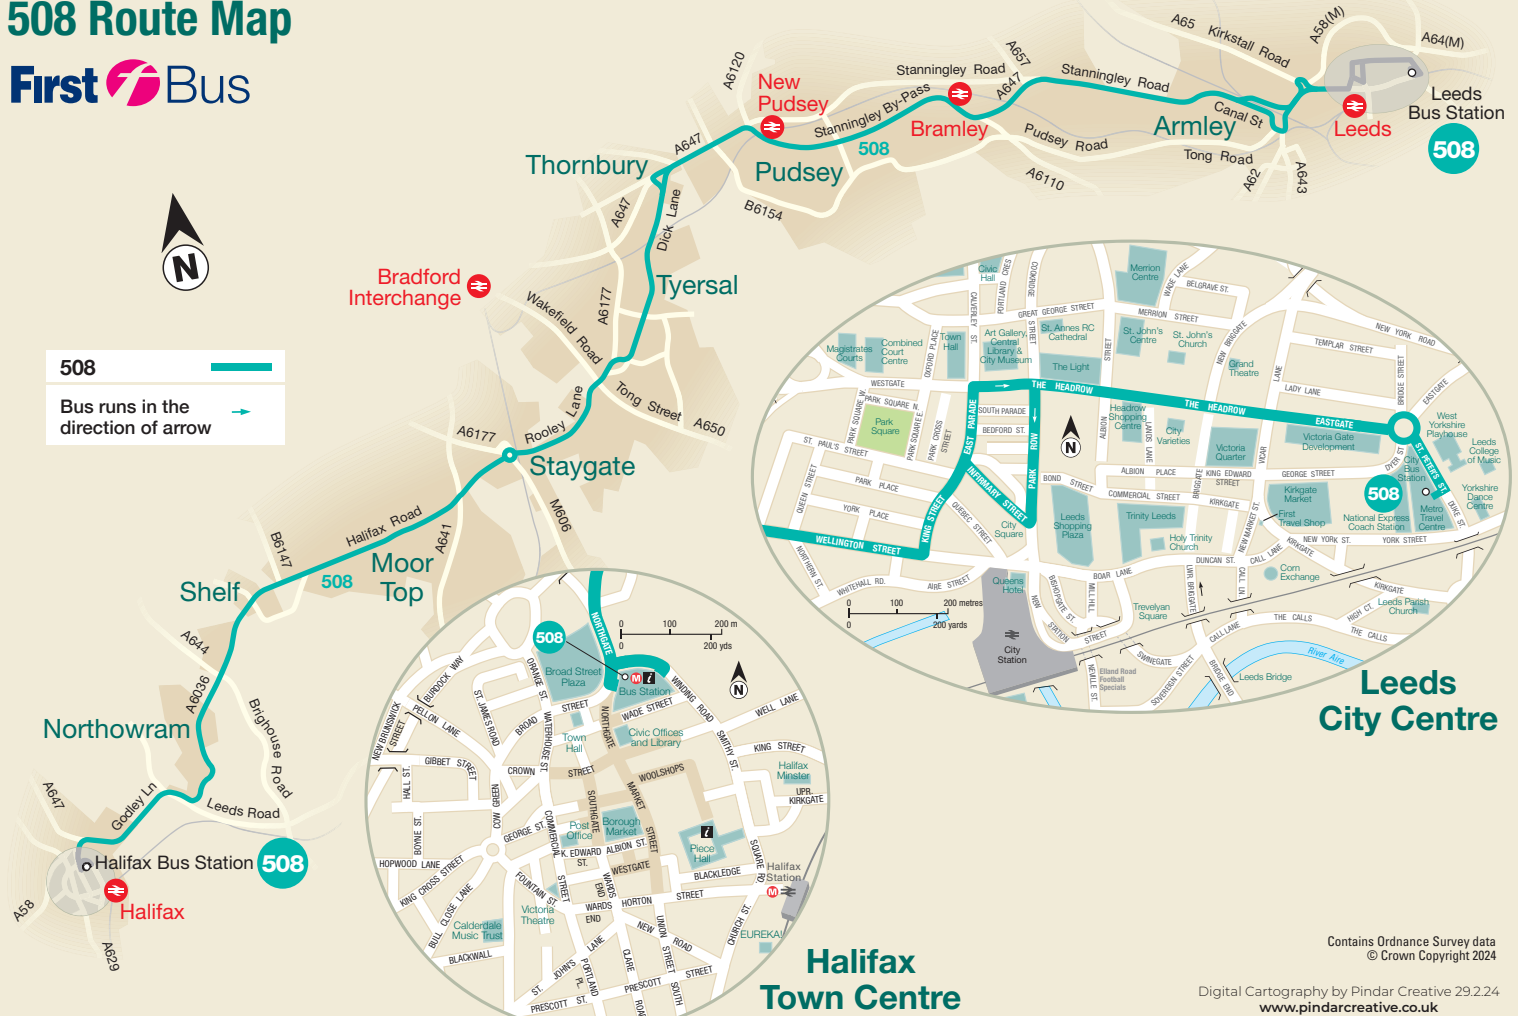

# 508 Route Map

508

Bus runs in the direction of arrow

Contains Ordnance Survey data  
© Crown Copyright 2024

Digital Cartography by Pindar Creative 29.2.24  
[www.pindarcreative.co.uk](http://www.pindarcreative.co.uk)