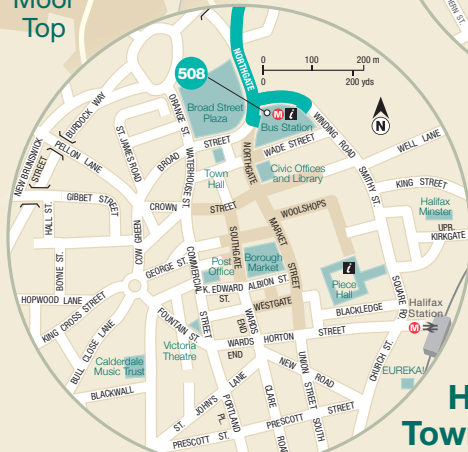

# 508 Route Map

508

Bus runs in the direction of arrow

Contains Ordnance Survey data  
© Crown Copyright 2024

Digital Cartography by Pindar Creative 29.2.24  
[www.pindarcreative.co.uk](http://www.pindarcreative.co.uk)