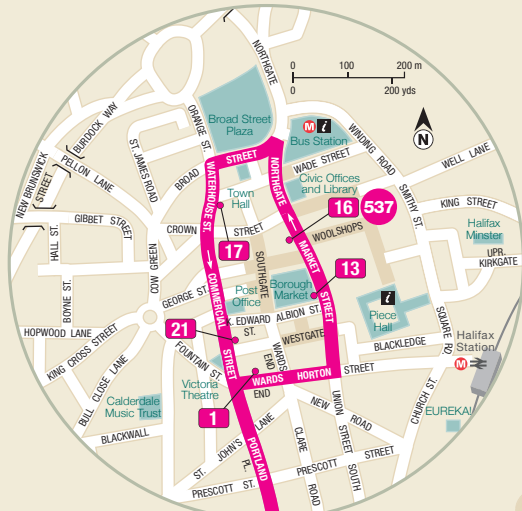

# 537 Route Map

## Halifax Town Centre

## Huddersfield Town Centre

**537**

Bus runs in the direction of arrow

Contains Ordnance Survey data  
© Crown Copyright 2024

Digital Cartography by Pindar Creative 23.2.24  
[www.pindarcreative.co.uk](http://www.pindarcreative.co.uk)