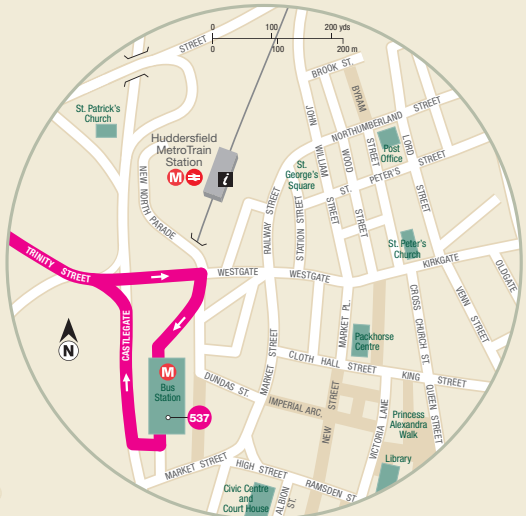

# 537 Route Map

## Halifax Town Centre

## Huddersfield Town Centre

**537**

Bus runs in the direction of arrow

Contains Ordnance Survey data  
© Crown Copyright 2024

Digital Cartography by Pindar Creative 23.2.24  
[www.pindarcreative.co.uk](http://www.pindarcreative.co.uk)