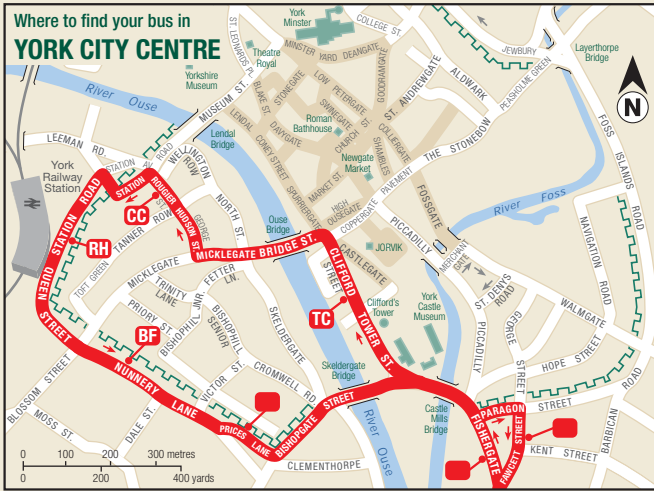

# Route Map

Route of service 7	
Terminus point	
Bus stops served to Designer Outlet	
Railway line and station	