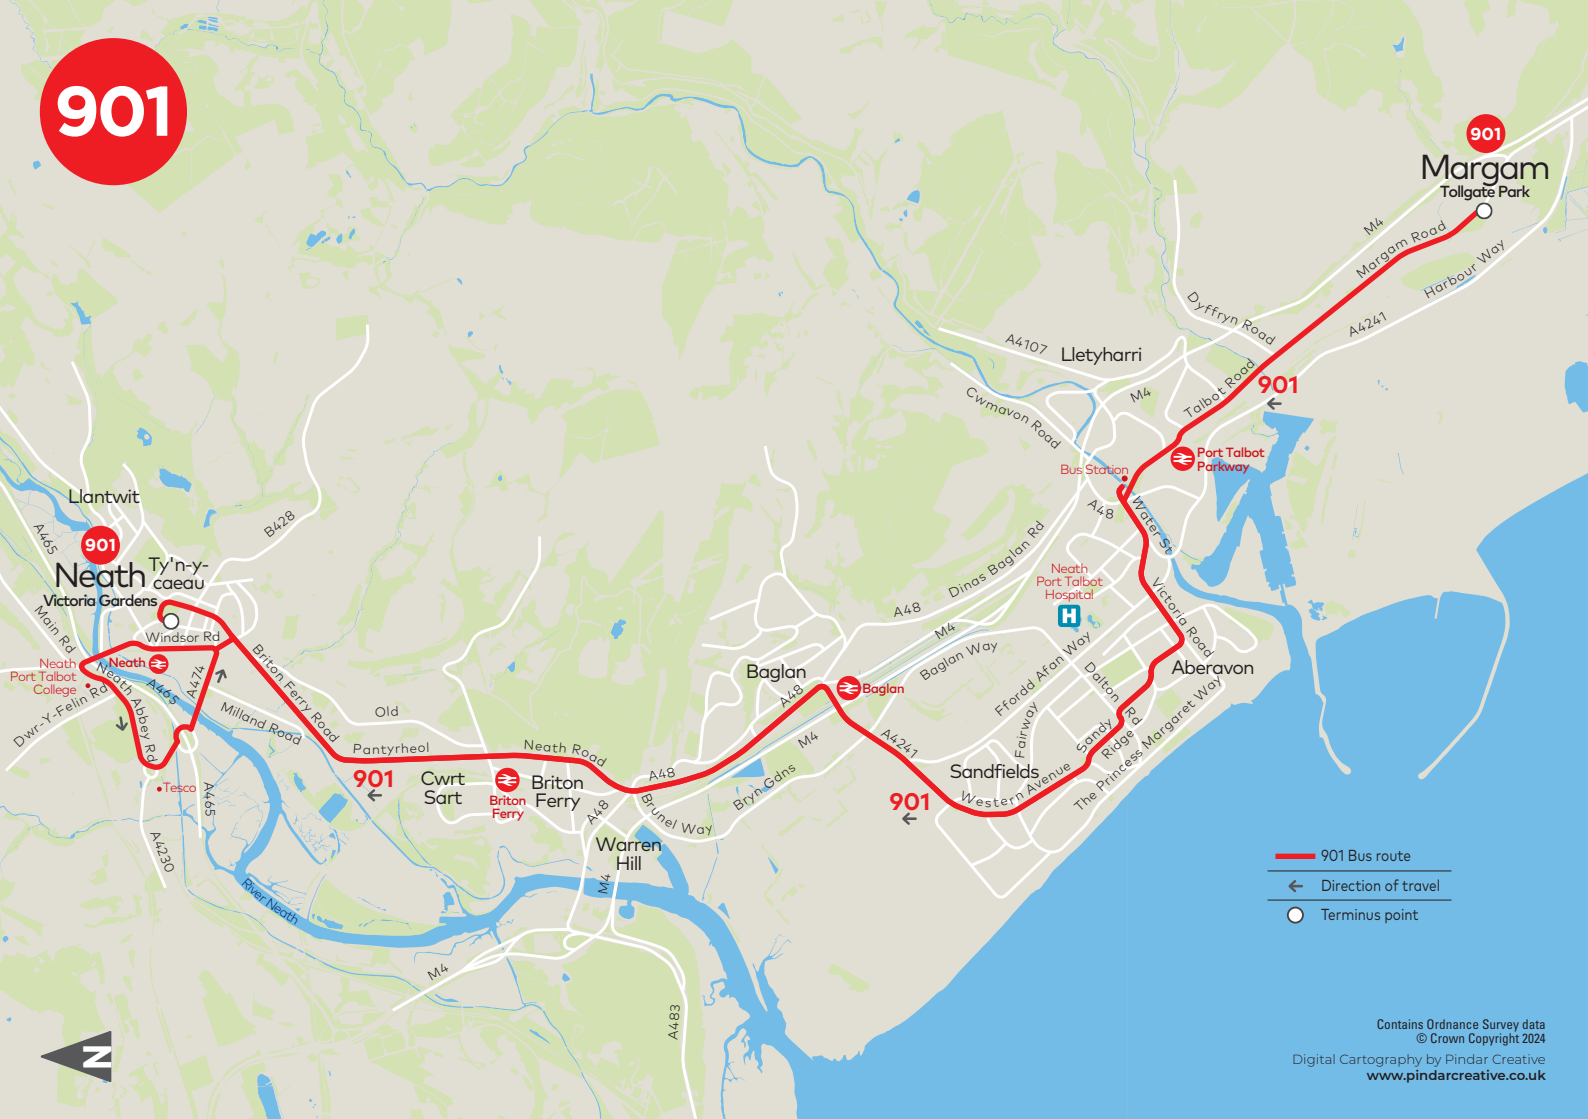

College days only except Public Holidays

	<i>Service Number</i> 901	901
Margam (Tollgate Park)	0750	—
Tai-bach	0755	—
Port Talbot Bus Station (Arr)	0800	—
Port Talbot Bus Station (Dep)	0803	0810
Sandown Road	0809	0816
Dalton Road	0810	0818
Sandy Ridge	0812	0820
Sandfields (Western Avenue)	0817	0823
Baglan Railway Station ⇌	0819	0829
Hill Street	0824	0834
Briton Ferry (Lodge Cross)	0828	0836
Grandison Hotel	0829	0839
Neath College (Banana Island)	0837	0855
Neath Victoria Gardens	0845	0903

No service on any other days

901

- 901 Bus route
- Direction of travel
- Terminus point