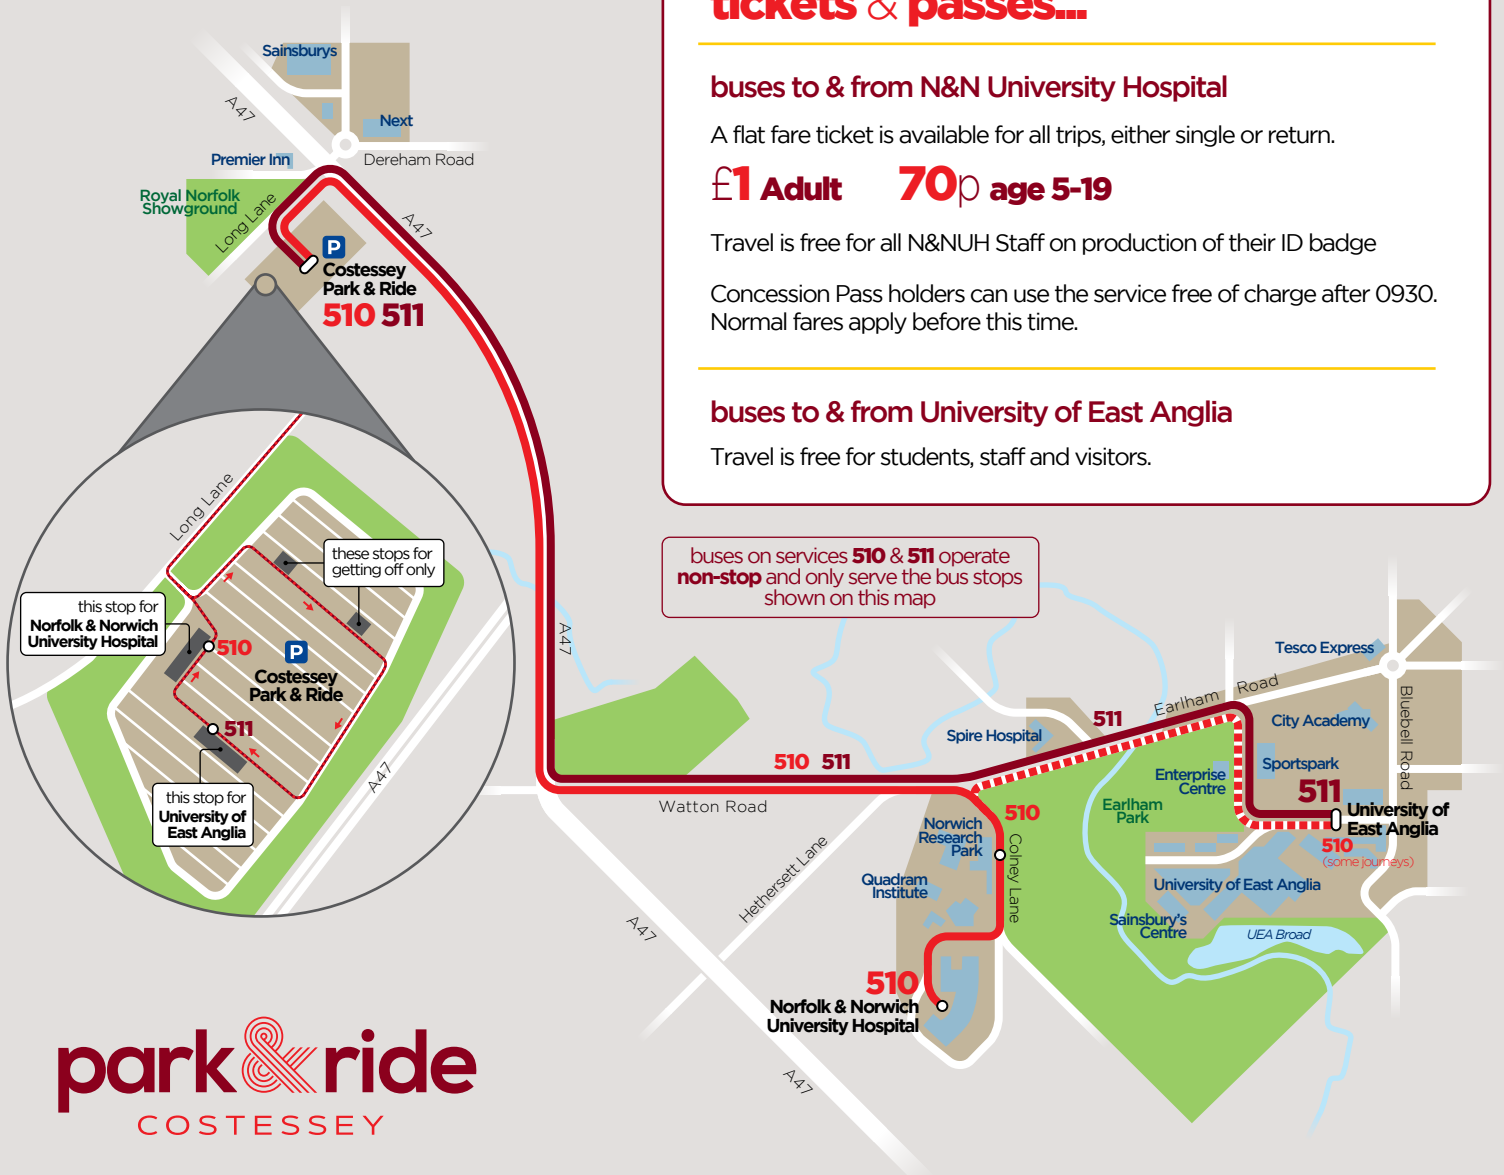

park & ride

COSTESSEY

direct buses
up to every 15 mins

BUS TIMES from 4th July 2022

510 to & from
N&N University Hospital
Norwich Research Park

511 to & from
University of East Anglia

from **First Eastern Counties**

tickets & passes...

buses to & from N&N University Hospital

A flat fare ticket is available for all trips, either single or return.

£1 Adult 70p age 5-19

Travel is free for all N&NUH Staff on production of their ID badge

Concession Pass holders can use the service free of charge after 0930. Normal fares apply before this time.

buses to & from University of East Anglia

Travel is free for students, staff and visitors.

park & ride
COSTESSEY

for information & updates

firstbus.co.uk/easterncounties

@FirstNorwich First Eastern Counties

Norwich Travel Centre
on Castle Meadow
Monday - Friday 0930-1330 & 1430-1630

or to get in touch

Customer Services 0345 646 0707
Weekdays 0800-1800

Contact us at
firstbus.co.uk/easterncounties