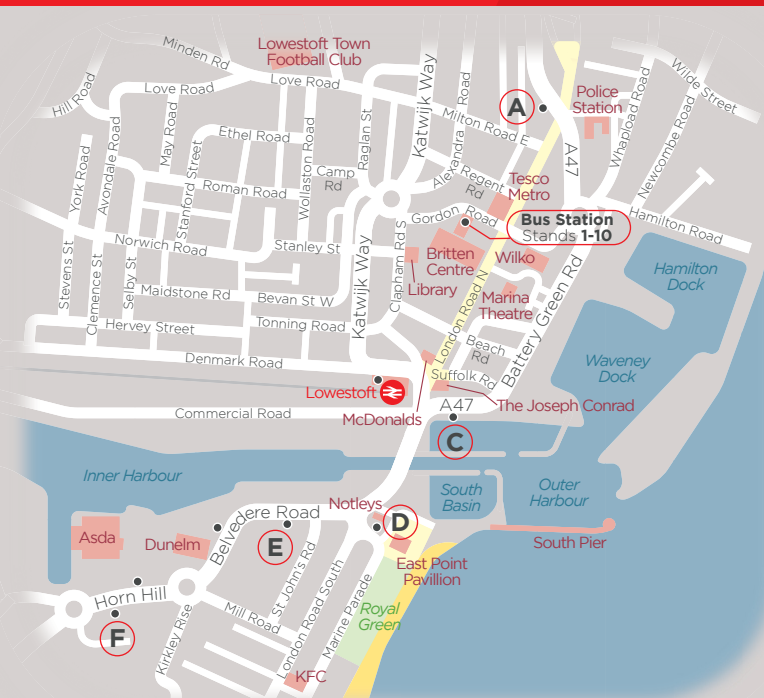

101 | 102 | 105 | 106 | 109 | 122

BUS TIMES
from 5th Sept 2021 v2

regular services to & from

Burnt Hill   **Oulton Village**
Gunton   **Whitton**
Hollow Grove
Oulton Broad

also serving
Woods Meadow
Normanston
North Quay
Retail Park

from **First Eastern Counties**

where to catch your bus in **Lowestoft** town centre

Route	Towards	Lowestoft Bus Station	Stops
1 1A	Great Yarmouth & Martham	Stand 4	A
99	Southwold & Kessingland	Stand 7	C D
101	Gunton Estate	Stand 6	A
109	Hollow Grove	Stand 10	C E F
102	Oulton Village	Stand 10	A
105	Oulton Rock Estate	Stand 10	A
106	Oulton Broad & Burnt Hill	Stand 8	
122	Oulton (circular)	Stand 10	A
X1	Norwich via Great Yarmouth	Stand 5	A
X2 X21	Norwich via Beccles & Loddon	Stand 3	C D
X22	Norwich via Beccles & Loddon	Stand 2	C D

Please note that Stand 10 is situated on Gordon Road, opposite the bus station

make boarding a breeze

get on board and on your way quicker with an mTicket on the First Bus App
Or pay the driver with contactless or cash

travel regularly?

you'll get the **biggest savings** with an mTicket...

Lowestoft zone go anywhere on the map in the back

	all Day	Flexi 5 5 days in 14	5-day 5 or 7 consecutive days	Week	10-trips in 28 days	Month
adult	£5	£20	£18	£20	£19	£70
young person	£3.70 app or bus	£15 on app	£13.50 on app or on bus	£15	£14 on app	£55 on app

Coastal zone

anywhere on the coast or inland to Beccles, Bungay or Acle

	all Day	Flexi 5 5 days in 14	5-day 5 or 7 consecutive days	Week	10-trips in 28 days	Month
adult	£7	£25	£23	£25	£24	£90
young person	£5.50 app or bus	£19 on app	£17.50 on app or on bus	£19	£18 on app	£70 on app

age 5 to 19?

save with a **discounted young person fare**

or if you're at school, college or 6th form in the area, go online to find out about our Student Saver tickets

no cash? no problem!

pay with **contactless**)))

on all our buses

*max two adults age 20+

travel together