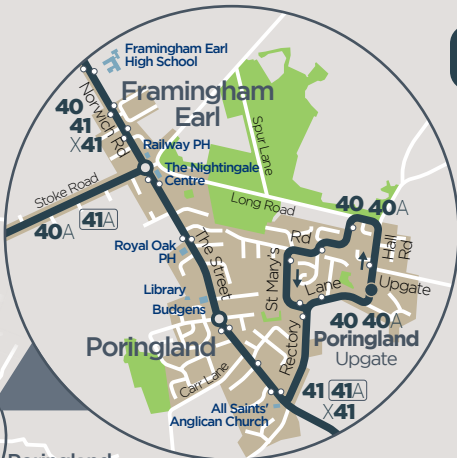

Norwich City Centre