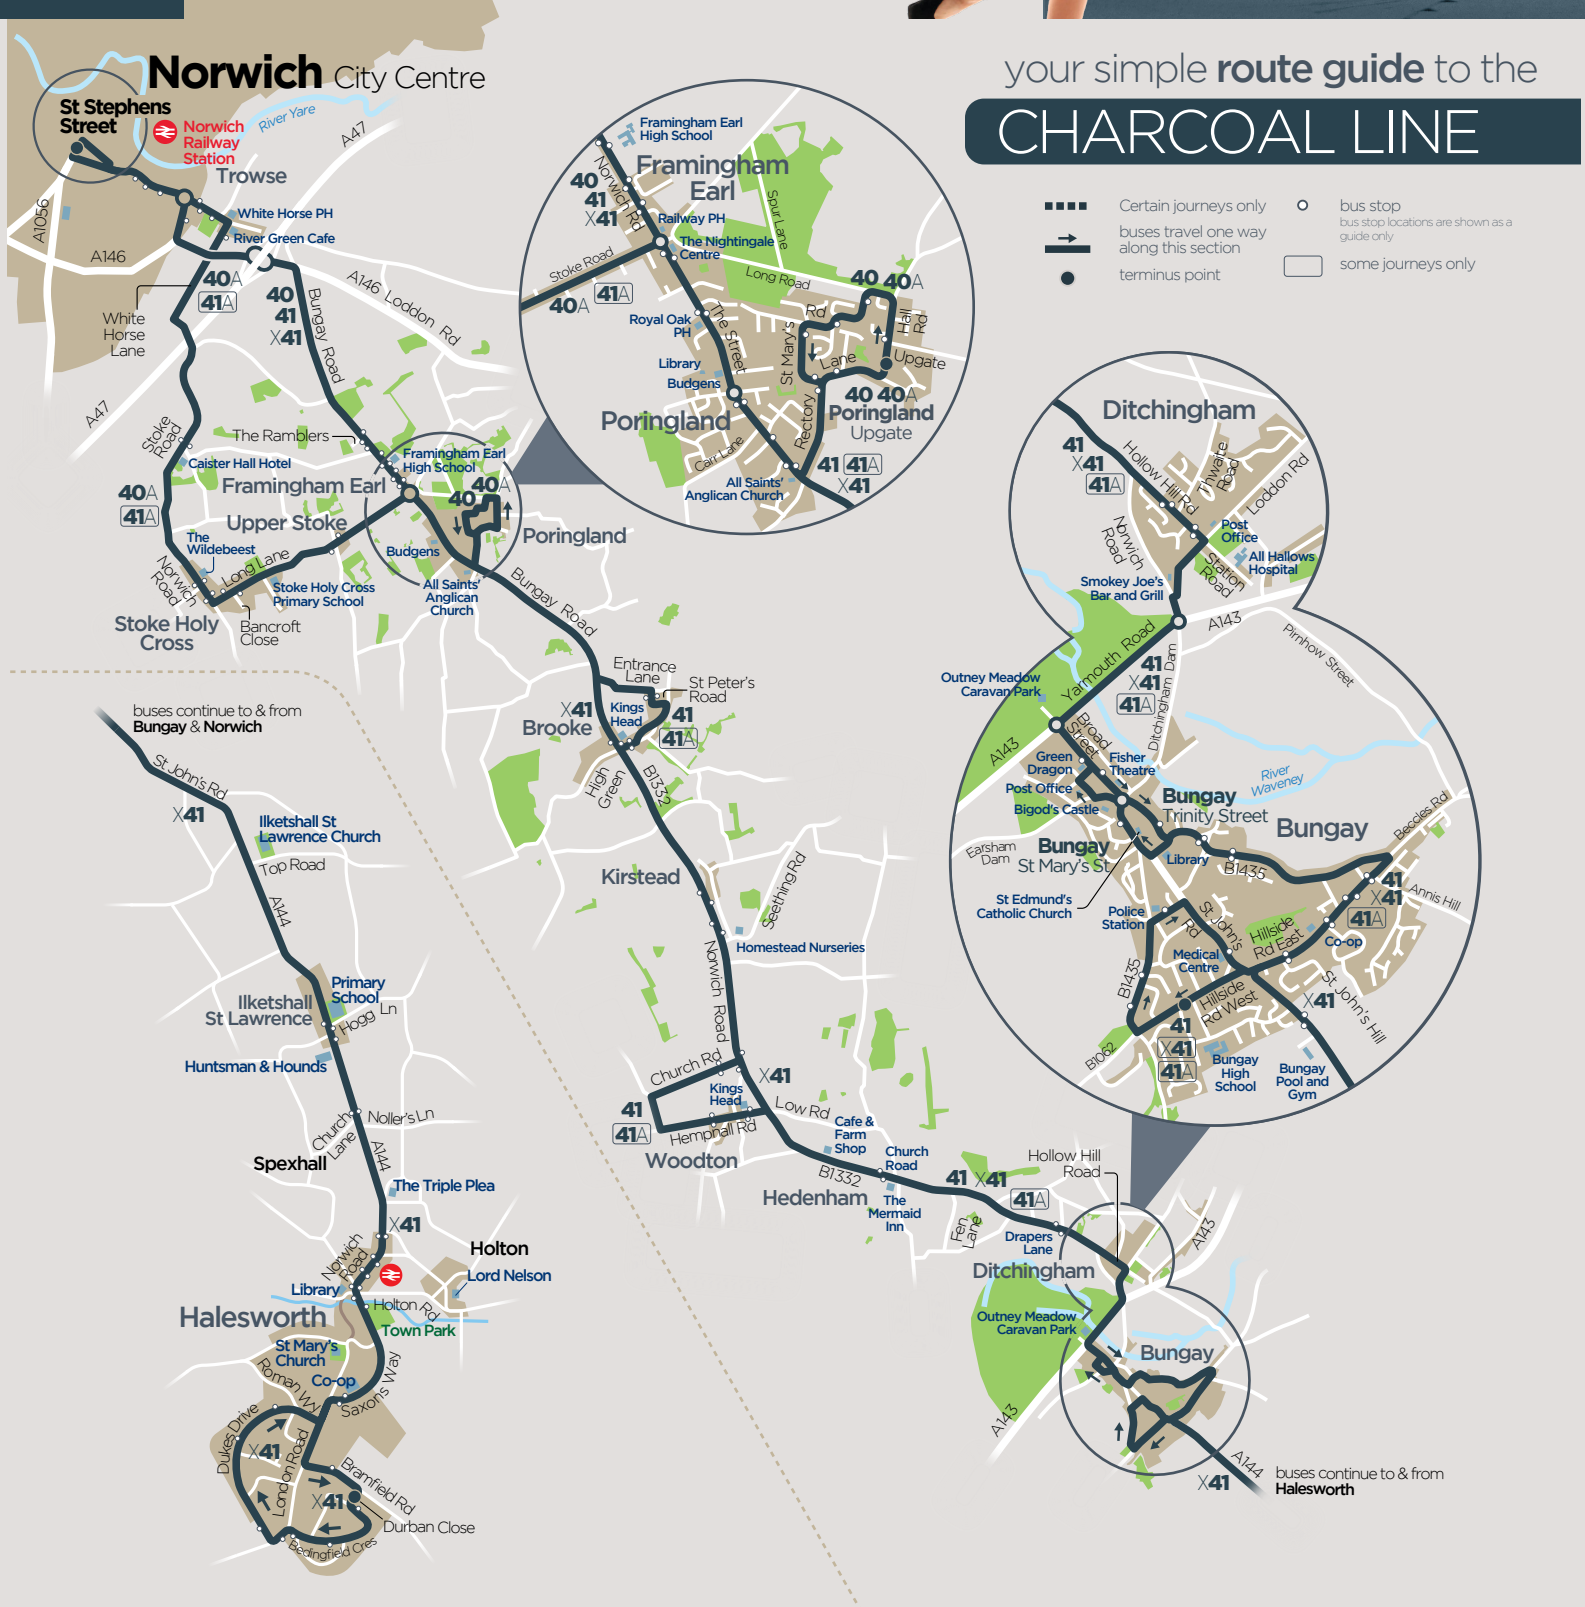

40
41
X41
fast

CHARCOAL LINE

frequent & direct between

TIMES • FARES • MAPS

Halesworth X41

Bungay X41 41 41A

Poringland

Norwich city centre

direct to & from Halesworth every hour
NEW

includes **40A 41A** via Stoke Holy Cross

calling at

Ditchingham

Poringland Ugate **40 40A**

Upper Stoke **40A 41A**

BUS TIMES
from 3rd Sept 2023

from **First Eastern Counties**

your simple route guide to the CHARCOAL LINE

- ◆◆◆ Certain journeys only
- buses travel one way along this section
- terminus point
- bus stop (bus stop locations are shown as a guide only)
- some journeys only