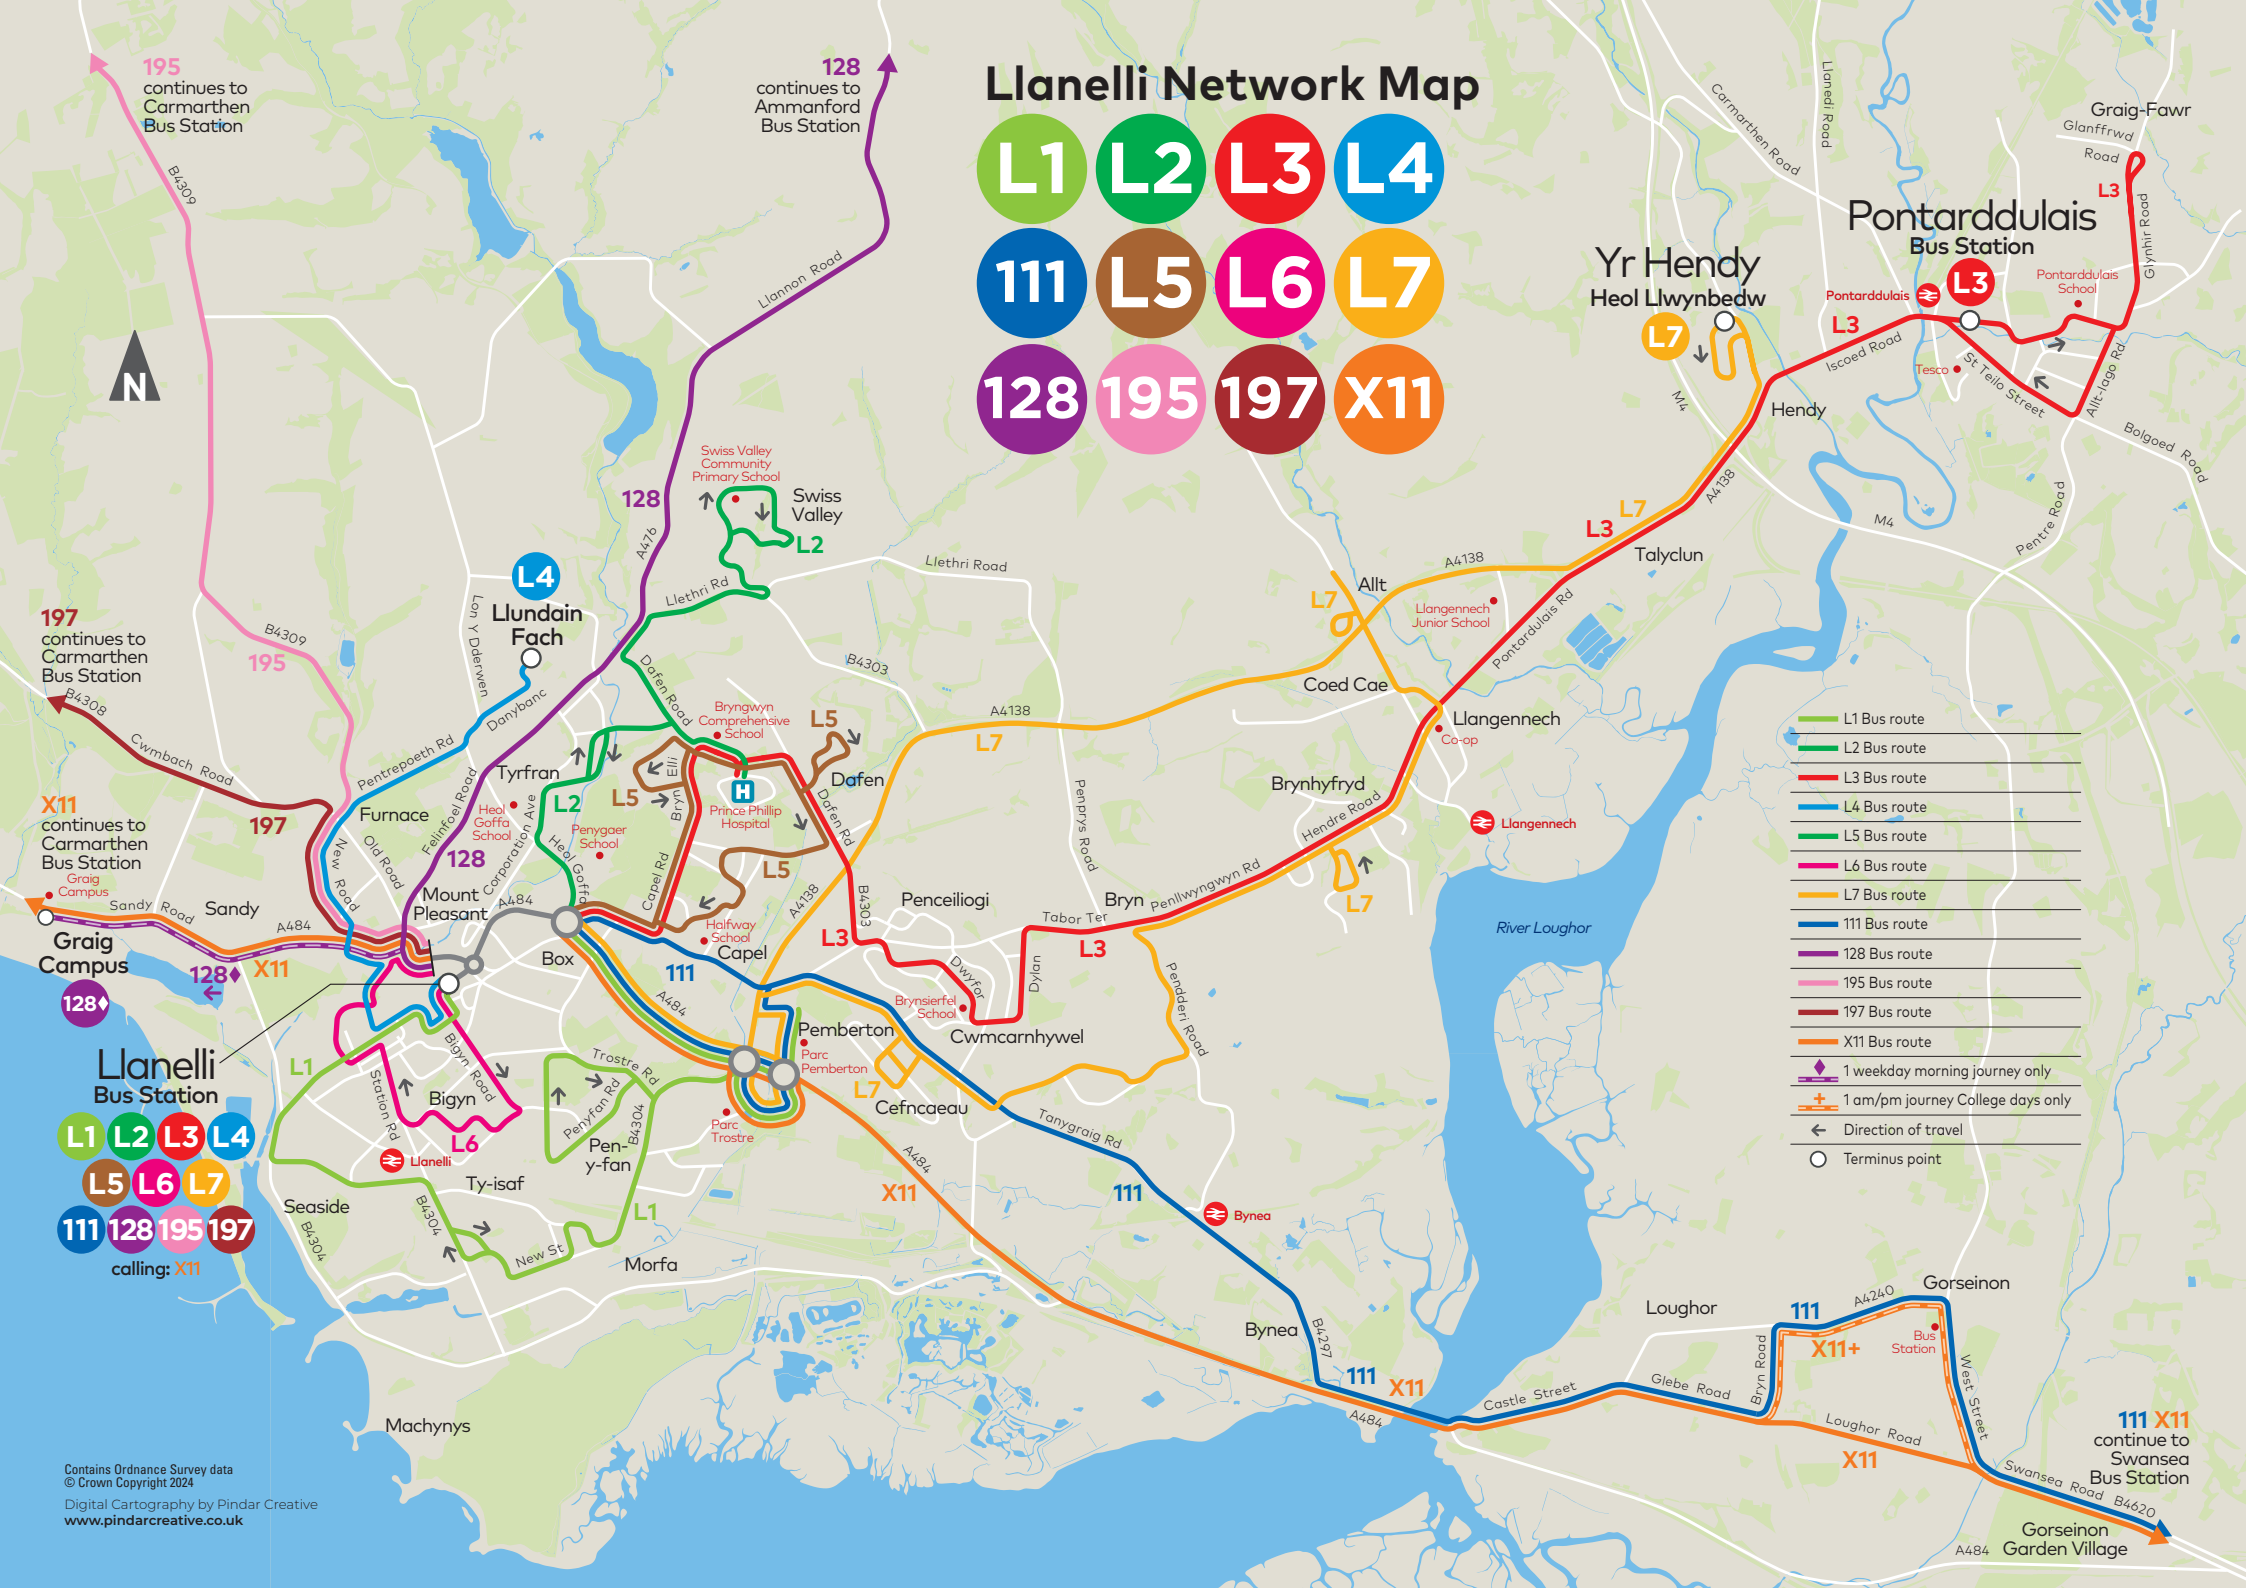

# Llanelli Network Map

- L1 Bus route
- L2 Bus route
- L3 Bus route
- L4 Bus route
- L5 Bus route
- L6 Bus route
- L7 Bus route
- 111 Bus route
- 128 Bus route
- 195 Bus route
- 197 Bus route
- X11 Bus route
- ◆ 1 weekday morning journey only
- + 1 am/pm journey College days only
- ← Direction of travel
- Terminus point

197 continues to Carmarthen Bus Station

X11 continues to Carmarthen Bus Station  
Graig Campus

Llanelli Bus Station  
L1 L2 L3 L4  
L5 L6 L7  
111 128 195 197  
calling: X11

111 X11 continue to Swansea Bus Station