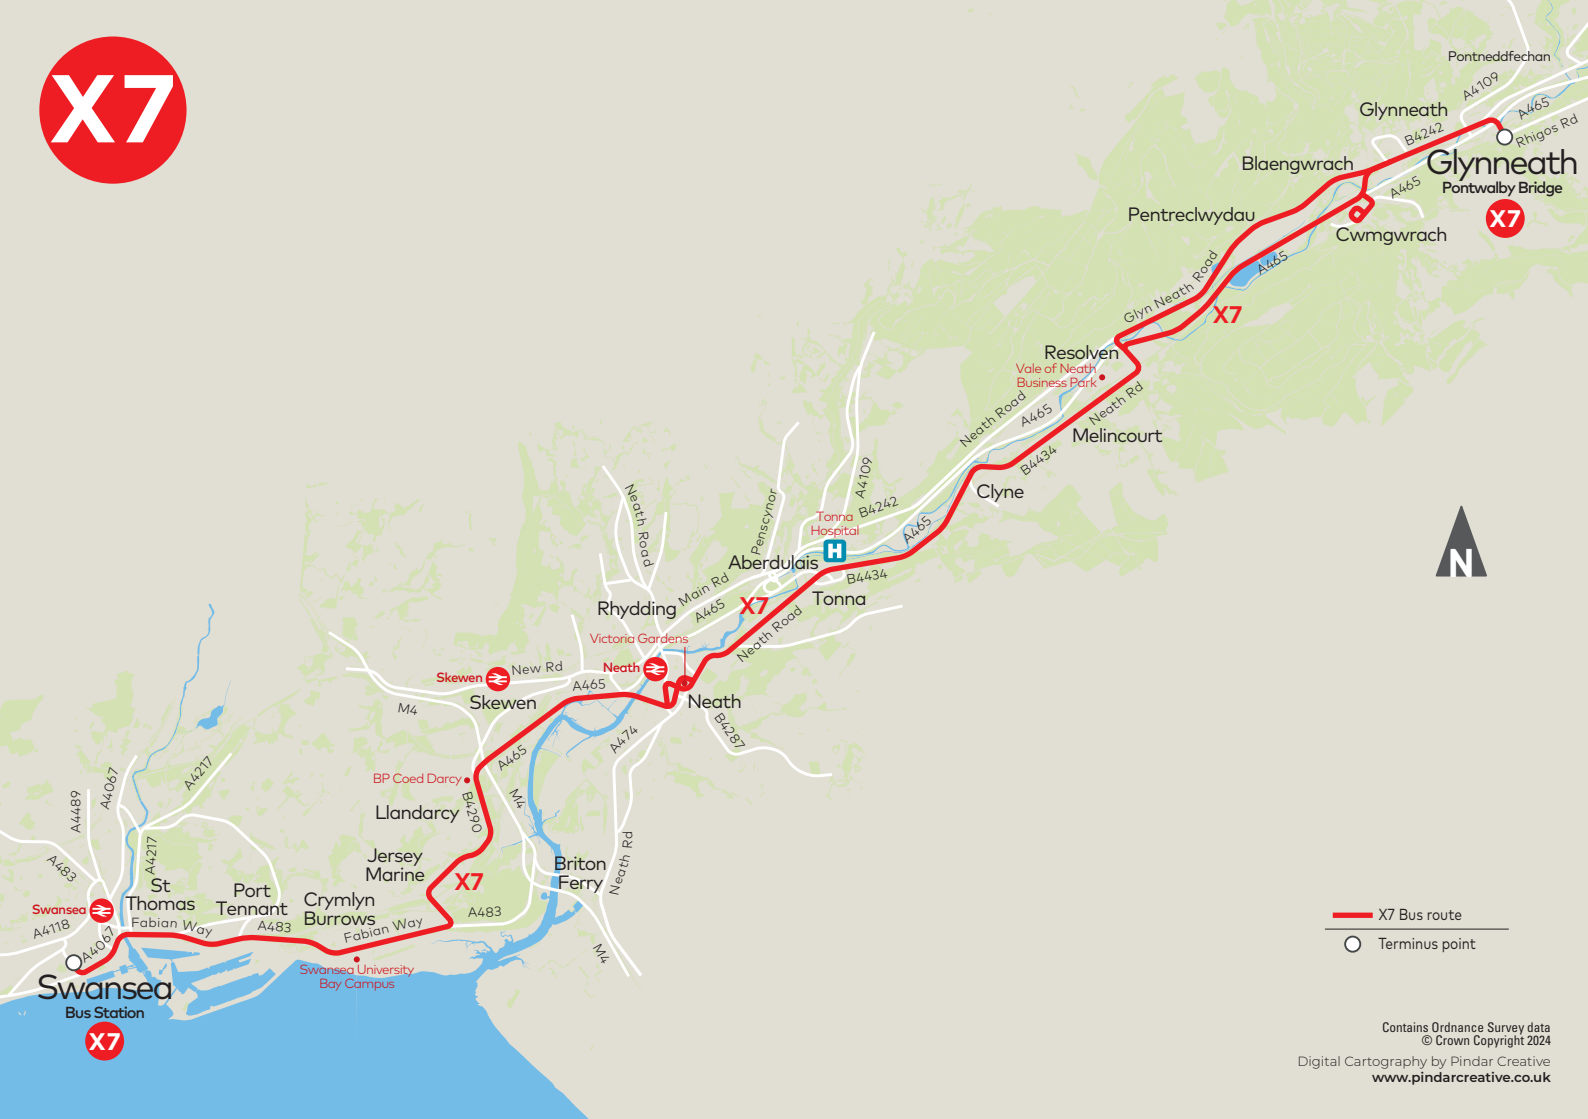

	<i>Service Number</i>	X7	X7	X7
Glynneath Pontwalby Bridge		1707	1800	1900
Glynneath (Pioneer)		1711	1803	1903
Dunraven Street (SW)		1720	1810	1910
Resolven (John Street)		1729	1818	1918
Clyne Station Road		1736	1824	1924
Tonna Hospital		1745	1831	1931
Neath Victoria Gardens	(Arr)	1755	1840	1940
Neath Victoria Gardens	(Dep)	1800	—	—
BP Coed Darcy		1808	—	—
Jersey Marine Village		1811	—	—
Fabian Way (Bay Campus)		1818	—	—
Swansea Bus Station		1830	—	—

<i>Service Number</i>	X7
Swansea Bus Station	1840
Fabian Way (Bay Campus)	1850
Jersey Marine Village	1855
BP Coed Darcy	1900
Neath Victoria Gardens	1910

No service on Sundays and Public Holidays

-  X7 Bus route
-  Terminus point