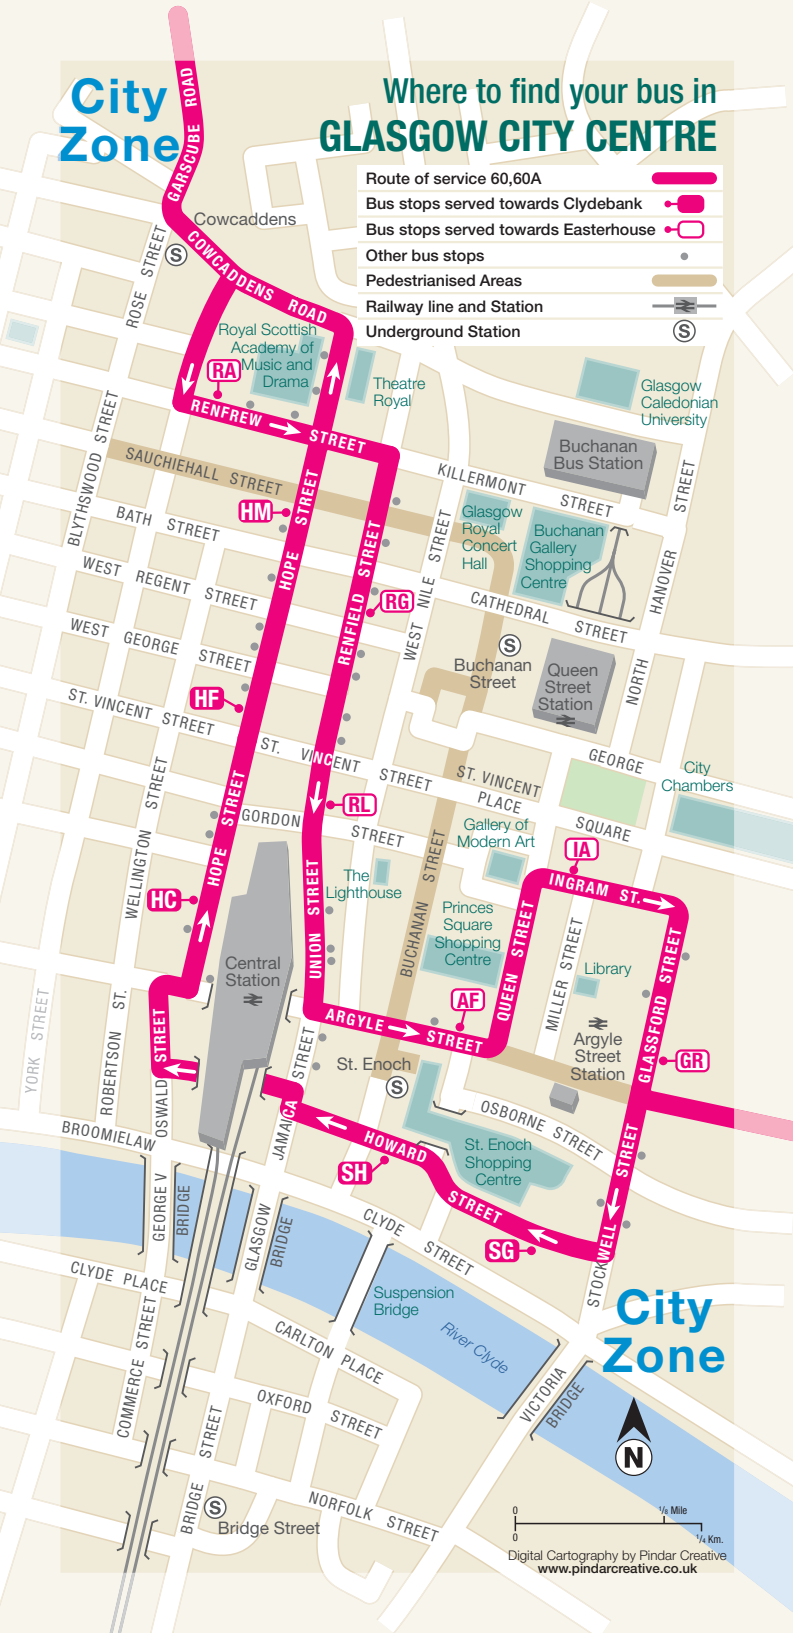

# Where to find your bus in GLASGOW CITY CENTRE

- Route of service 60,60A 
- Bus stops served towards Clydebank 
- Bus stops served towards Easterhouse 
- Other bus stops 
- Pedestrianised Areas 
- Railway line and Station 
- Underground Station 

# Route Map

60

60A

# Route Map

## City Zone

City Zone and Local Zone valid

Route of Service 60, 60A

Terminus Point