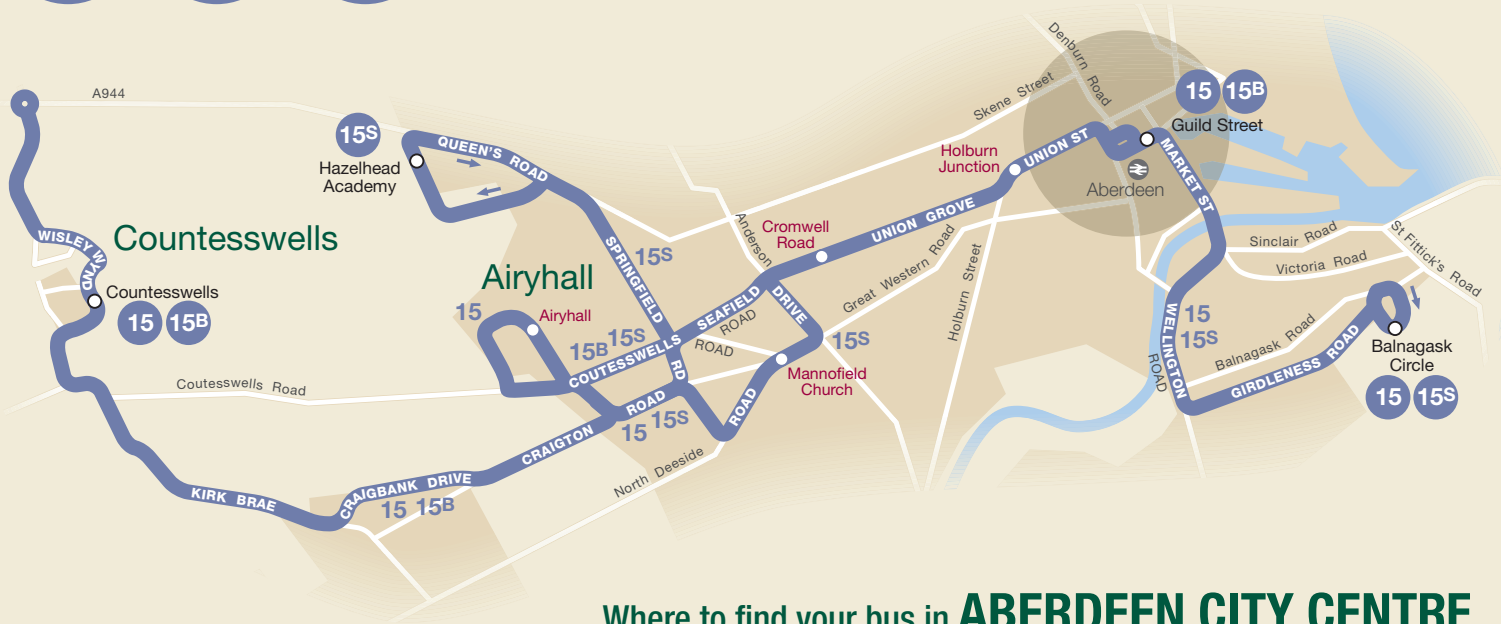

15

15B

15S

Route Map